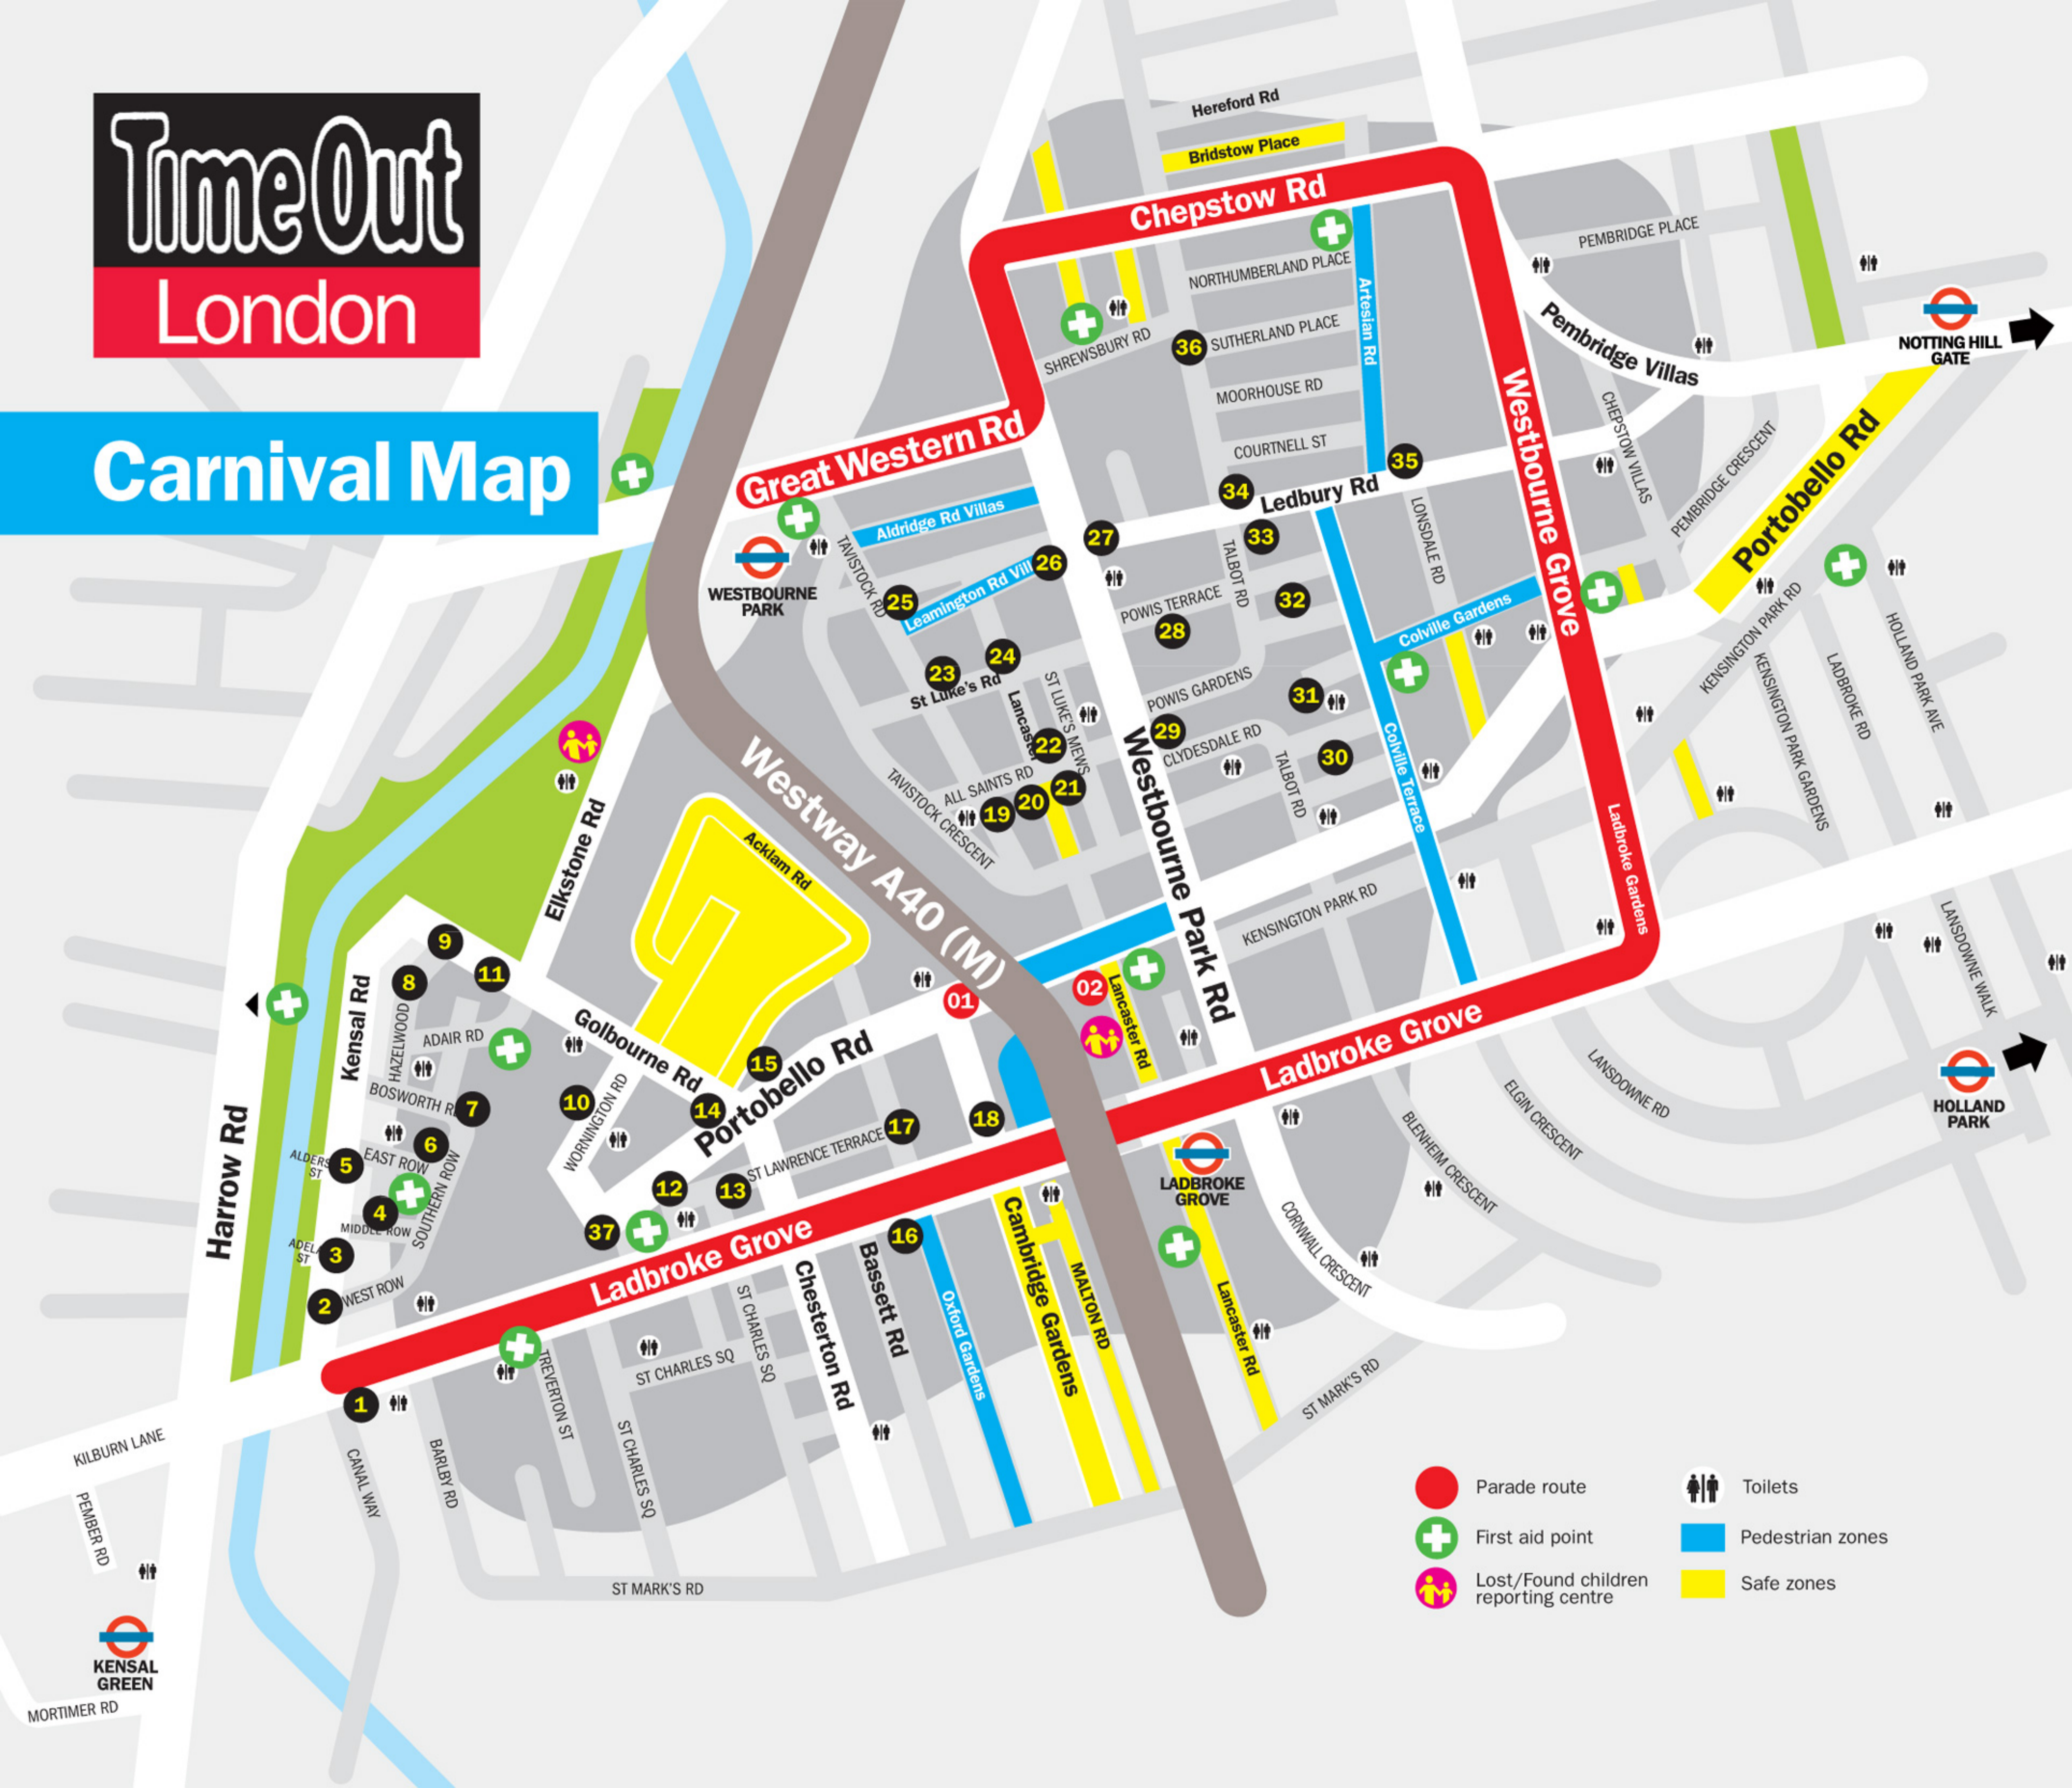

Carnival Map

SOUNDSYSTEMS

- 1 Mastermind Roadshow
- 2 4 Play
- 3 GI Roadshow
- 4 Sancho Panza
- 5 SSP Soundsystem
- 6 Aba Shanti-I
- 7 Blackstar Showtime
- 8 Rough But Sweet
- 9 GT Flex Roadshow & Mayhem Crew
- 10 KCC and the Rocking Crew
- 11 Sir Valdez
- 12 Arts A Light
- 13 Saxon Studio
- 14 Latin Rave Street Jam
- 15 Gladdy Wax's Roadshow
- 16 Virgo International
- 17 High Grade
- 18 Lord Gelly's
- 19 Rapattack
- 20 CMC/Matrix
- 21 Mangrove Sound
- 22 People's Sound
- 23 Killawatt
- 24 Different Strokes
- 25 Sir Lloyd
- 26 Channel One
- 27 Metro Glory
- 28 Disya Jeneration
- 29 King Tubby's
- 30 Rampage
- 31 Nasty Love Mixing Lab
- 32 Disco Hustlers
- 33 Gaz's Rockin' Blues
- 34 Jah Observer
- 35 Pineapple Tribe
- 36 The Fun Bunch
- 37 Mellowtone

- 01 Major Lazer Soundsystem
- 02 Extra Stout Sound

	Parade route		Toilets
	First aid point		Pedestrian zones
	Lost/Found children reporting centre		Safe zones